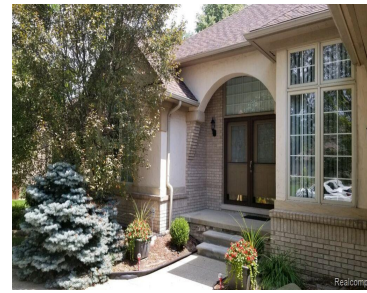

**\$545,000**

Great Ranch Home with large windows, deck, finished basement with wet bar, 2 way fireplace in the great room, quarts kitchen and master bath

- 3 beds
- 4 baths
- SingleFamilyResidence
- Residential
- Active
- 3943 sq ft

## Basics

**Call us now**

Address: 41800 Hayes Road, Clinton Twp MI 48038

**Status:** Active

**Type:** SingleFamilyResidence

**Area, sq ft:** 3943 sq ft

**Date added:** Added 3 hours ago

**Bathrooms Full:** 3