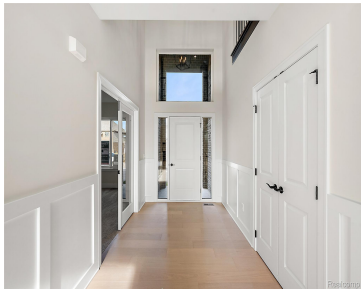

**\$699,900**

Stunning New Home Under Construction, Immediate Occupancy, in the highly desirable Villa Toscana Subdivision! This spacious open-concept Colonial features a stunning 14' x 14' rear covered patio, perfect for outdoor entertaining. Designed with elegance and functionality in mind, this home includes a dramatic two-story foyer, an entertainer's kitchen with custom cabinetry, walk-in pantry, and granite [...]