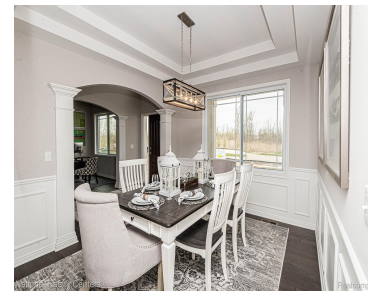

National Realty Centers

\$599,900

Welcome to Woodland Meadows, Chesterfield Township's newest community! This stunning Rockford Colonial (in for permits) offers 2864 sq. ft of expertly crafted living space featuring four bedrooms, two and a half baths, and walk in closets in every bedroom. The open concept main level features 9-foot ceilings and a seamless flow between the kitchen, nook [...]