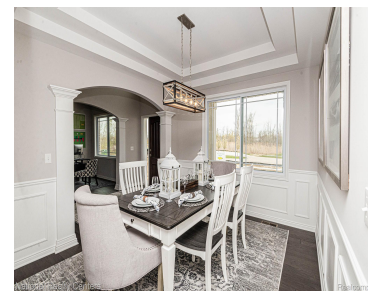

National Realty Centers

\$599,900

Welcome to Woodland Meadows, Chesterfield Township's newest community! Built by Award Winning Clearview Homes! This stunning Rockford Colonial currently being built offers 2864 sq. ft of expertly crafted living space featuring four bedrooms, two and a half baths, and walk in closets in every bedroom. The open concept main level features 9-foot ceilings and a [...]