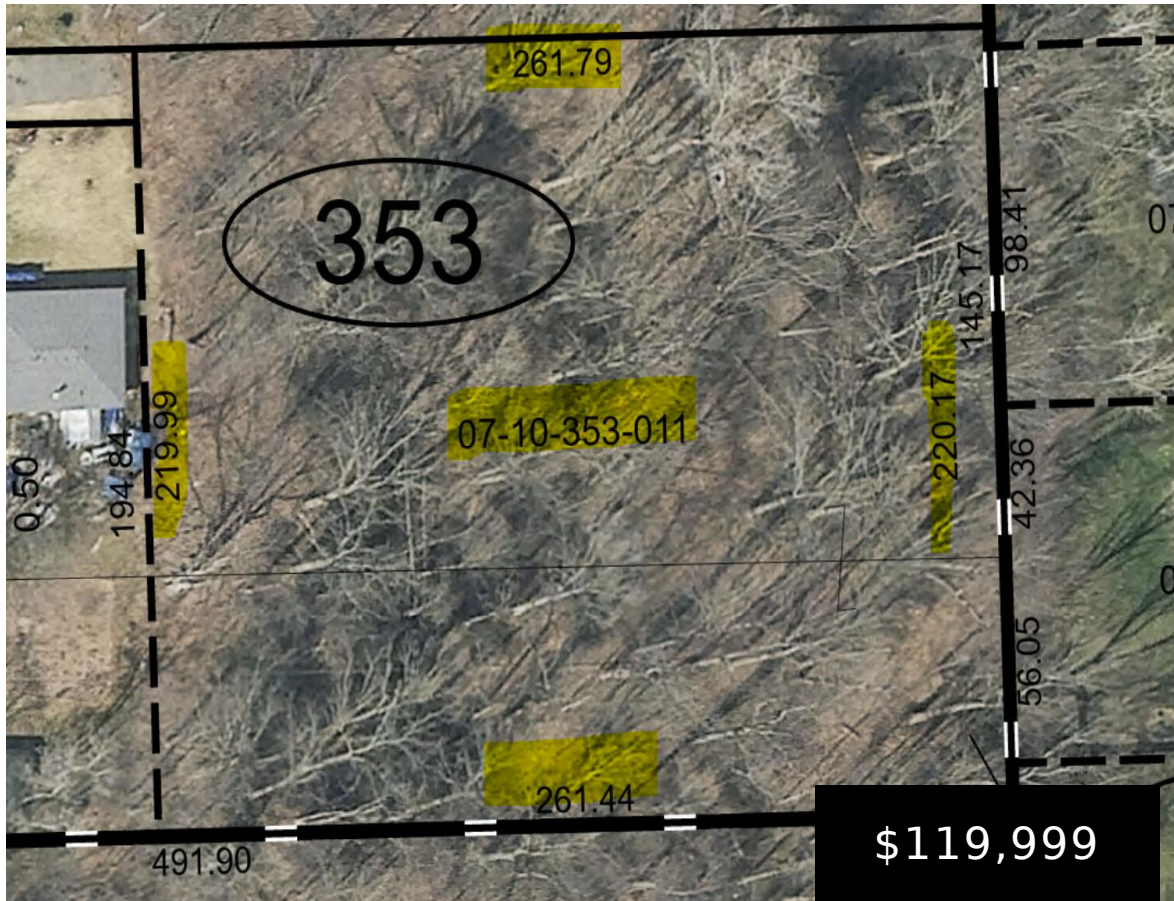

# 8480 ROSECREST COURT, SHELBY TWP, MI, 48316

https://householdrealestate.com

8480 Rosecrest Court, Shelby Twp, MI, 48316

Prime 1.3 Acre Wooded Homesite in Highly Desirable Shelby Township A rare opportunity awaits at the end of a quiet, dead end street in sought after Shelby Twp. This expansive 1.3 acre wooded parcel offers the perfect canvas for your dream home or a unique development project. With mature trees, natural privacy & a serene [...]

## Basics

**Status:** Active  
**Type:** Acreage  
**Date added:** Added 3 months ago  
**County:** Macomb

**Category:** Land  
**MLS ID:** 26012407  
**Lot Size Acres:** 1.33 acres

**Call us now**  
 Address: 41800 Hayes Road, Clinton Twp MI 48038

## Miscellaneous

**Call us now**

Address: 41800 Hayes Road, Clinton Twp MI 48038

**Road Surface Type:** Paved

**CrossStreet:** 24 MILE & VAN DYKE

**Listing Terms:** Cash, Conventional

---