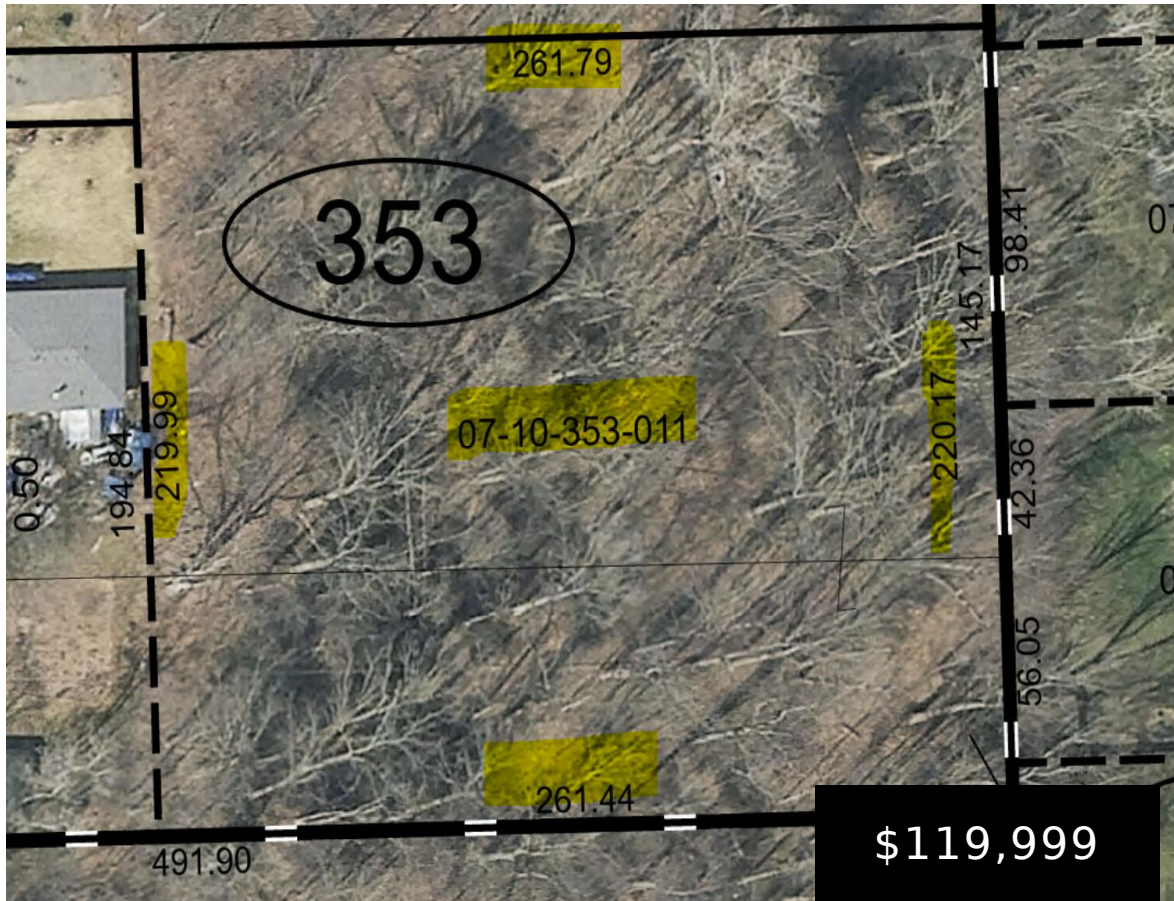

# 8480 ROSECREST COURT, SHELBY TWP, MI, 48316

https://householdrealestate.com

8480 Rosecrest Court, Shelby Twp, MI, 48316

Prime 1.3 Acre Wooded Homesite in Highly Desirable Shelby Township A rare opportunity awaits at the end of a quiet, dead end street in sought after Shelby Twp. This expansive 1.3 acre wooded parcel offers the perfect canvas for your dream home or a unique development project. With mature trees, natural privacy & a serene [...]

## Basics

**Status:** Active

**Type:** Acreage

**Date added:** Added 4 weeks ago

**County:** Macomb

**Category:** Land

**MLS ID:** 26012407

**Lot Size Acres:** 1.33 acres

## Miscellaneous

**Call us now**

Address: 41800 Hayes Road, Clinton Twp MI 48038

**Road Surface Type:** Paved

**CrossStreet:** 24 MILE & VAN DYKE

**Listing Terms:** Cash, Conventional

---