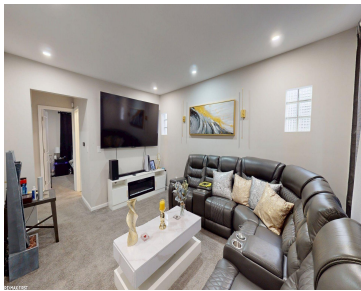

8415 SHERMAN, WARRENCITY_MACOMB, MICHIGAN, 48089

<https://householdrealestate.com>

8415 Sherman,
WarrenCity_Macomb,
Michigan, 48089

$179,900

Looking for a modern home that fits your budget? This beautifully refreshed property between 8 and 9 Mile puts you right in the heart of it all. Whether you work at the GM Tech Center, Stellantis, or commute to Downtown Detroit, you are just minutes from major expressways like I-696 and I-75. This home is [...]

- 4 beds
- 1 bath
- SingleFamilyResidence
- Residential
- Active
- 1234 sq ft

Basics

Call us now

Address: 41800 Hayes Road, Clinton Twp MI 48038