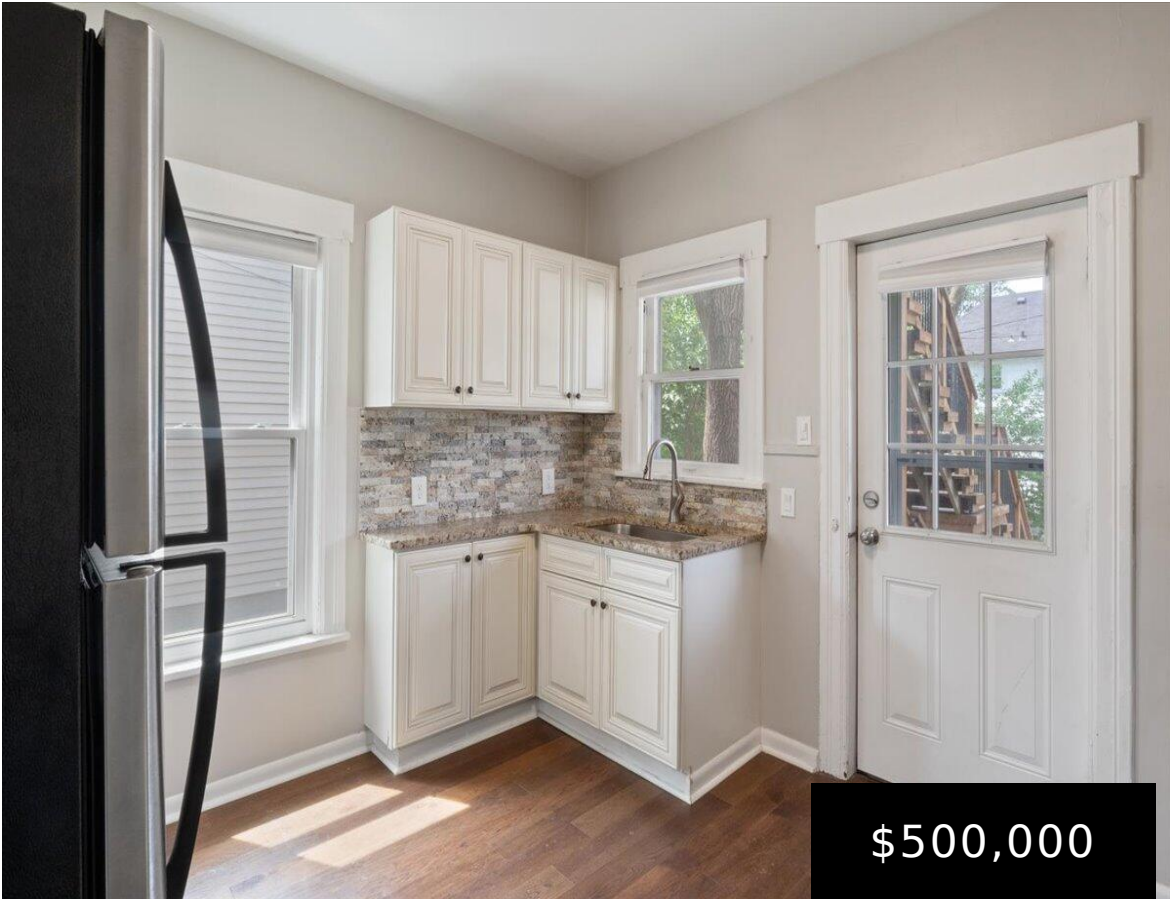

# 802 LAFAYETTE AVENUE, ROYAL OAK, MI, 48067

<https://householdrealestate.com>

802 Lafayette Avenue, Royal Oak, MI, 48067

**\$500,000**

Income-producing duplex in the heart of downtown Royal Oak! This well-maintained property offers 1,650 sq ft with two separate units, each with its own private entrance. The lower flat features a spacious 1-bedroom layout, while the upper unit offers 2 bedrooms. Both units have updated kitchens and bathrooms, rear deck porches, and access to shared [...]