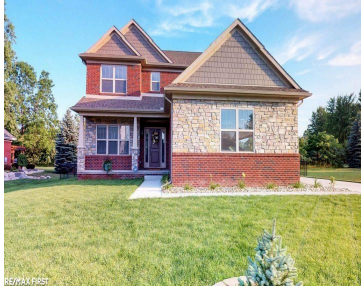

70618 SUNNY BROOK LN, RICHMONDCITY\_MACOMB,  
MICHIGAN, 48062

https://householdrealestate.com

70618 Sunny Brook LN,  
RichmondCity\_Macomb,  
Michigan, 48062

\$410,000

Welcome to Swan Creek Riverside, a new home development in the City of Richmond with Richmond Schools! Only 3 lots remain, and buyers can choose from four floor plans: the Austin (1,595 sq. ft. ranch), the Fremont (1,750 sq. ft. ranch), the Stockbridge (2,000 sq. ft. split-level), or the Durham (2,100 sq. ft. colonial). Each [...]

## Basics

Call us now

Address: 41800 Hayes Road, Clinton Twp MI 48038

**Status:** Active

**Category:** Residential

**Type:** SingleFamilyResidence

**Year built:** 2026

**Area, sq ft:** 2100 sq ft