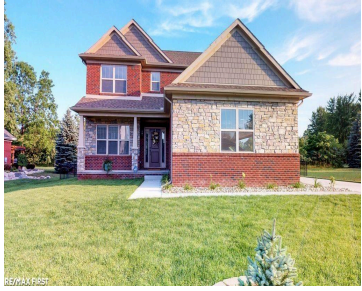

70618 SUNNY BROOK LN, RICHMONDCITY\_MACOMB,  
MICHIGAN, 48062

<https://householdrealestate.com>

70618 Sunny Brook LN,  
RichmondCity\_Macomb,  
Michigan, 48062

\$410,000

Welcome to Swan Creek Riverside, a new home development in the City of Richmond with Richmond Schools! Only 3 lots remain, and buyers can choose from four floor plans: the Austin (1,595 sq. ft. ranch), the Fremont (1,750 sq. ft. ranch), the Stockbridge (2,000 sq. ft. split-level), or the Durham (2,100 sq. ft. colonial). Each [...]

## Basics

**Call us now**

Address: 41800 Hayes Road, Clinton Twp MI 48038

**Status:** Active

**Category:** Residential

**Type:** SingleFamilyResidence

**Year built:** 2026

**Area, sq ft:** 2100 sq ft