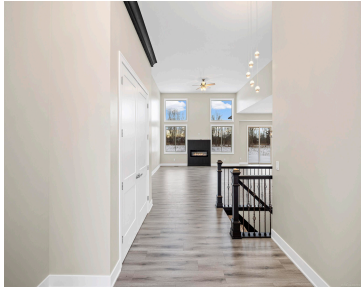

**68651 LAKE ANGELA POINTE ST,
RICHMONDCITY_MACOMB, MICHIGAN, 48062**

<https://householdrealestate.com>

68651 Lake Angela
Pointe ST,
RichmondCity_Macomb,
Michigan, 48062

\$799,900

Beautiful, new, well-constructed lake front ranch home nice situated on a large lot featuring a walk-out basement, huge “open” kitchen with loads of beautiful 42” tall cabinets, granite counter-tops, big island counter, spacious bedrooms featuring a large master bedroom with bath suite offering a large shower stall, walk-in closet. All doors throughout are 8’ tall, [...]