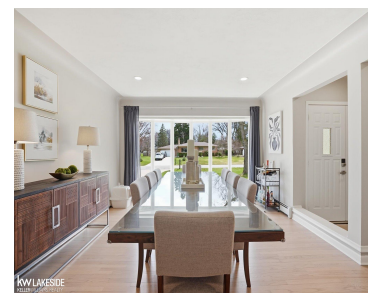

5669 SANDBURN AVE,
SHELBYCHARTERTOWNSHIP_MACOMB, MICHIGAN,
48316

5669 SANDBURN AVE,
ShelbyCharterTownship_Macomb,
Michigan, 48316

https://householdrealestate.com

\$449,900

OPEN HOUSE: Saturday, 4/11, 2-4PMBeautifully updated home in Shelby Township! Features a bright, modern kitchen with freshly painted cabinetry, new hardware, hexagon tile backsplash, and updated appliances, including a stove with built-in air fryer. Master suite with over 500 sq ft with double walk in closets. Refinished hardwood floors throughout main living areas and new [...]