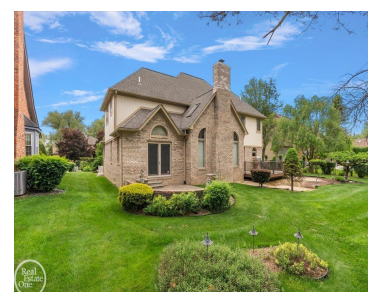

**56688 PORTSMOUTH CT,
SHELBYCHARTERTOWNSHIP_MACOMB, MICHIGAN,
48316**

56688 Portsmouth CT,
ShelbyCharterTownship_Macomb,
Michigan, 48316

<https://householdrealestate.com>

Super clean well maintained great room 1 1/2 story on quiet cul-de sac with private yard overlooking neighboring pond. Beautiful hardwood floors through foyer, kitchen & hallways; 2-story great room with custom designed fireplacel Spacious 1st floor primary suite plus 3 large bedrooms upstairs with 2-full baths. Large composite deck & cement patio. Chef's island [...]

- 4 beds
- 4 baths
- SingleFamilyResidence
- Residential
- Active
- 3070 sq ft

Basics

Call us now

Address: 41800 Hayes Road, Clinton Twp MI 48038

Status: Active

Category: Residential

Type: SingleFamilyResidence

Year built: 1991

Area, sq ft: 3070 sq ft

MLS ID: 58050209364

Date added: Added 1 week ago

Subdivision Name: COPPERFIELD SUBDIVISION #1

Bathrooms Full: 3

Lot Size Acres: 0.27 acres

Cooling: CeilingFans, CentralAir