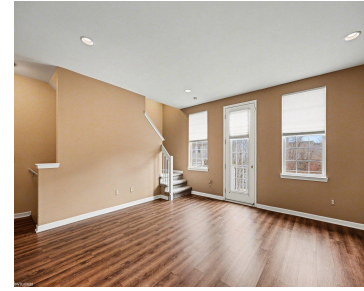

**56659 LONG ISLAND DR,
SHELBYCHARTERTOWNSHIP_MACOMB, MICHIGAN,
48316**

56659 Long Island DR,
ShelbyCharterTownship_Macomb,
Michigan, 48316

<https://householdrealestate.com>

Spacious condo available in the Cascades of Stoney Creek. Enter into an open bright and airy great room with high ceilings and updated vinyl flooring on the entire first floor. Beautiful kitchen with all stainless steel appliances included, corian counters, large enameled cast iron sink, plenty of cabinets and a lazy Susan! Large eat in [...]

- 2 beds
- 3 baths
- Condominium
- Residential
- Active
- 1377 sq ft

Basics

Call us now

Address: 41800 Hayes Road, Clinton Twp MI 48038

Status: Active

Category: Residential

Type: Condominium

Year built: 2005

Building Details

Construction Materials: Brick, WoodSiding

Architectural Style: Townhouse

Basement YN: No

Sewer: PublicSewer

Heating: ForcedAir, NaturalGas

Garage YN: Yes

Levels: OneStoryUp