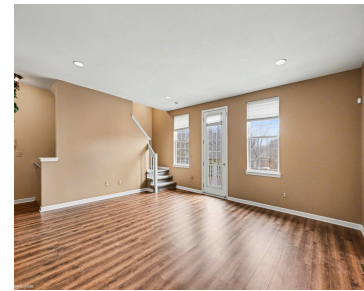

**56659 LONG ISLAND DR,
SHELBYCHARTERTOWNSHIP_MACOMB, MICHIGAN,
48316**

56659 Long Island DR,
ShelbyCharterTownship_Macomb,
Michigan, 48316

<https://householdrealestate.com>

Spacious condo available in the Cascades of Stoney Creek. Enter into an open bright and airy great room with high ceilings and updated vinyl flooring on the entire first floor. Beautiful kitchen with all stainless steel appliances included, corian counters, large enameled cast iron sink, plenty of cabinets and a lazy Susan! Large eat in [...]

- 2 beds
- 3 baths
- Condominium
- Residential
- Active
- 1377 sq ft

Basics

Call us now

Address: 41800 Hayes Road, Clinton Twp MI 48038

Status: Active

Category: Residential

Type: Condominium

Year built: 2005

Building Details

Construction Materials: Brick, WoodSiding

Architectural Style: Townhouse

Basement YN: No

Sewer: PublicSewer

Heating: ForcedAir, NaturalGas

Garage YN: Yes

Levels: OneStoryUp