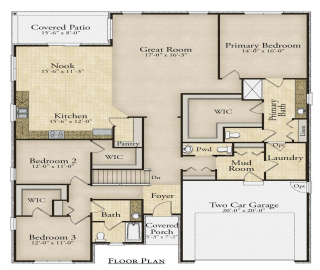

56400 TWIN BIRCH BLVD,
SHELBYCHARTERTOWNSHIP_MACOMB, MICHIGAN,
48315

56400 Twin Birch BLVD,
ShelbyCharterTownship_Macomb,
Michigan, 48315

<https://householdrealestate.com>

$609,120

NEW CONSTRUCTION! New to be built detached Condos in Utica School District. Lombardo Homes proudly presents The Somerset in Preston Corners Villas! The Somerset has an open concept Kitchen, Nook & Great Room, with hardwood flooring, that would be perfect to spend time with loved ones. Unwind in your Primary Bedroom w/ beautiful En-Suite and [...]

- 3 beds
- 2 baths
- Condominium
- Residential
- Active
- 2389 sq ft

Basics

Call us now

Address: 41800 Hayes Road, Clinton Twp MI 48038