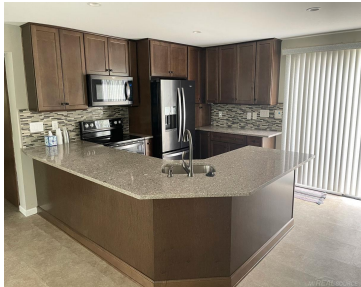

5639 HEATHDALE, WARRENCITY_MACOMB, MICHIGAN, 48092

<https://householdrealestate.com>

5639 Heathdale,
WarrenCity_Macomb,
Michigan, 48092