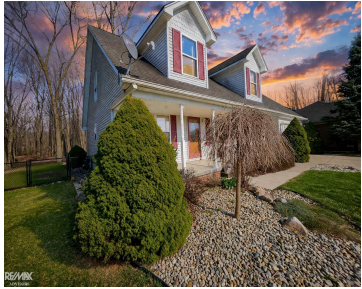

54690 BEACON COVE, NEWBALTIMORECITY\_MACOMB,  
MICHIGAN, 48047

https://householdrealestate.com

54690 Beacon Cove,  
NewBaltimoreCity\_Macomb,  
Michigan, 48047

RE/MAX  
ADVISORS

\$390,000

This charming home sits on a generous 0.41-acre lot, giving you the perfect blend of comfort, functionality, and space to truly make it your own. Inside, you'll find a warm, welcoming feel with plenty of natural light and flexible living areas that easily adapt to your everyday lifestyle. The partially finished basement adds even more [...]

## Basics

Call us now

Address: 41800 Hayes Road, Clinton Twp MI 48038

**Status:** Active

**Category:** Residential

**Type:** SingleFamilyResidence

**Year built:** 1999

**Area, sq ft:** 3282 sq ft