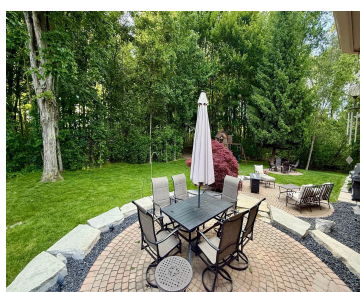

**54501 AURORA PARK,
SHELBYCHARTERTOWNSHIP_MACOMB, MICHIGAN,
48316**

54501 Aurora PARK,
ShelbyCharterTownship_Macomb,
Michigan, 48316

<https://householdrealestate.com>

\$649,900

Beautifully updated and nestled on one of the most desirable, private lots in the Aurora Park subdivision, this exceptional home is surrounded by lush woods with only one neighbor, providing a serene retreat. From the moment you arrive, the striking brick and painted wood exterior facade, expansive driveway, and spacious 3-car garage deliver incredible curb [...]