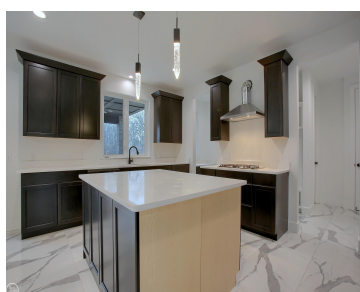

**54438 CARRINGTON DR,
SHELBYCHARTERTOWNSHIP_MACOMB, MICHIGAN,
48316**

54438 Carrington DR,
ShelbyCharterTownship_Macomb,
Michigan, 48316

<https://householdrealestate.com>

\$999,900

Brand New Construction Colonial "The Hillcrest" scheduled for completion in February 2026. 4-bedrooms, 3 full bathrooms, 1 half bath, walk-out lower level and 3.5-car attached side entry garage with covered patio; all high-end finishes, 8' doors throughout, wide plank hardwood flooring on entire 1st floor, wrought iron staircase overlooking 2-story great room & foyer, dual [...]