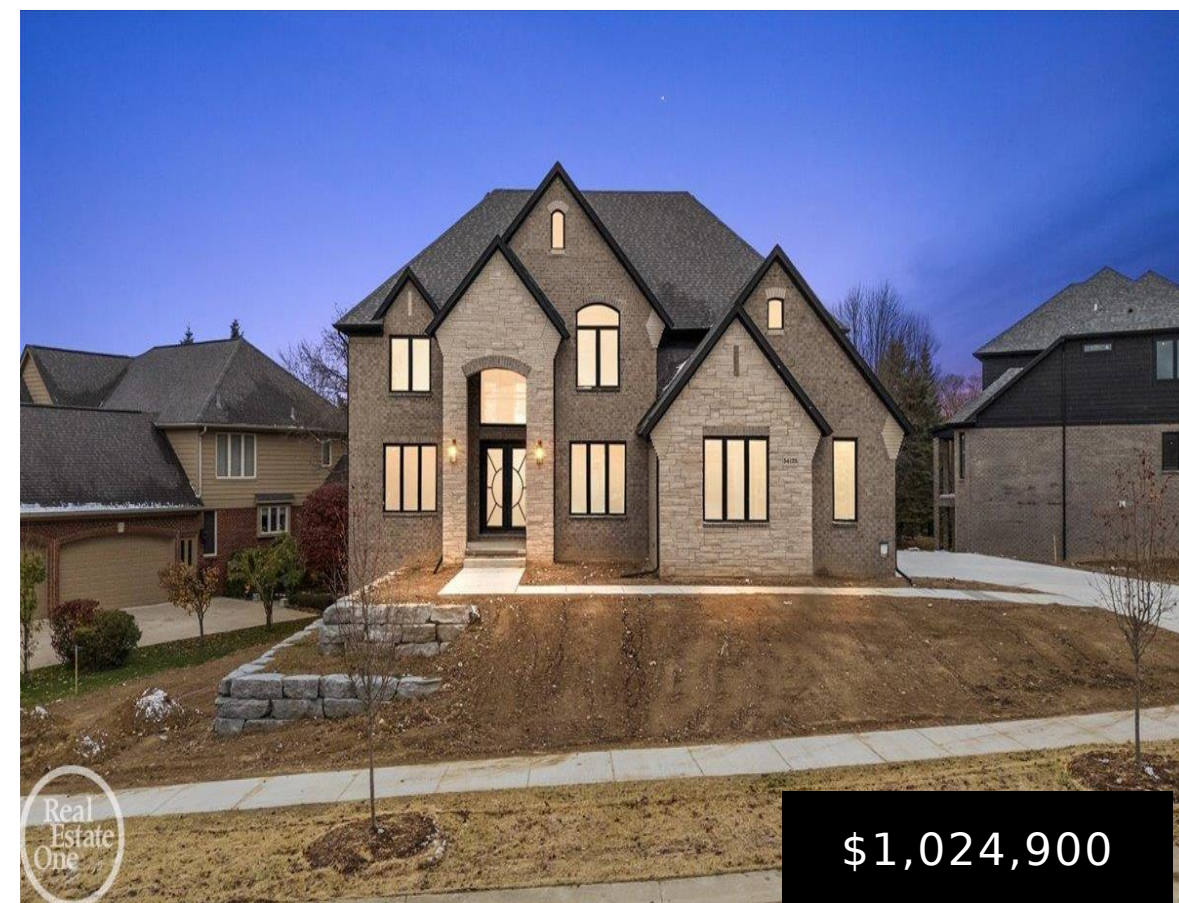

54125 CARRINGTON DR,  
SHELBYCHARTERTOWNSHIP\_MACOMB, MICHIGAN,  
48316

54125 Carrington DR,  
ShelbyCharterTownship\_Macomb,  
Michigan, 48316

<https://householdrealestate.com>

**\$1,024,900**

COMPLETED Brand New Construction Colonial "The Hillcrest" ready for immediate occupancy. 4-bedrooms, 3 full bathrooms, 1 half bath, walk-out lower level and 3.5-car attached side entry garage with covered patio; all high-end finishes, 8' doors throughout, wide-plank hardwood flooring on entire 1st floor, wrought iron staircase overlooking 2-story great room & foyer, dual staircases to [...]

- 4 beds
- 4 baths
- SingleFamilyResidence
- Residential
- Active
- 3651 sq ft

## Basics

**Call us now**

Address: 41800 Hayes Road, Clinton Twp MI 48038

**Status:** Active

**Category:** Residential

**Type:** SingleFamilyResidence

**Year built:** 2024

**Area, sq ft:** 3651 sq ft

**MLS ID:** 58050151076

**Date added:** Added 5 months ago

**Subdivision Name:** CARRINGTON MANOR SUBDIVISION #4

**Bathrooms Full:** 3

**Lot Size Acres:** 0.29 acres

**Cooling:** CentralAir

---