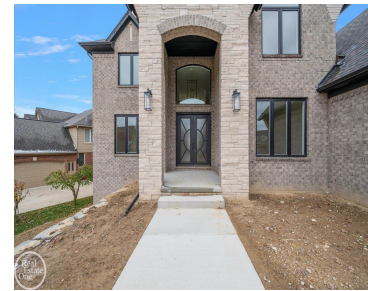

54125 CARRINGTON DR,  
SHELBYCHARTERTOWNSHIP\_MACOMB, MICHIGAN,  
48316

54125 Carrington DR,  
ShelbyCharterTownship\_Macomb,  
Michigan, 48316

<https://householdrealestate.com>

**\$1,024,900**

COMPLETED Brand New Construction Colonial "The Hillcrest" ready for immediate occupancy. 4-bedrooms, 3 full bathrooms, 1 half bath, walk-out lower level and 3.5-car attached side entry garage with covered patio; all high-end finishes, 8' doors throughout, wide-plank hardwood flooring on entire 1st floor, wrought iron staircase overlooking 2-story great room & foyer, dual staircases to [...]

## Basics

**Call us now**

Address: 41800 Hayes Road, Clinton Twp MI 48038

**Status:** Active

**Category:** Residential

**Type:** SingleFamilyResidence

**Year built:** 2024

**Area, sq ft:** 3651 sq ft