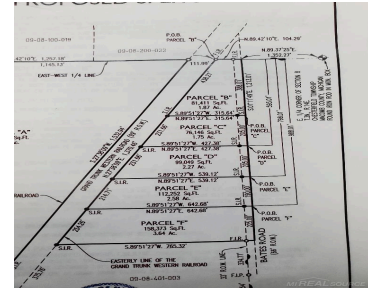

53841 BATES RD, CHESTERFIELDTOWNSHIP_MACOMB,
MICHIGAN, 48051

https://householdrealestate.com

53841 Bates Rd,
ChesterfieldTownship_Macomb,
Michigan, 48051

Parcel C - Lot is cleared and ready to build your dream home with 203ft of frontage and over 427ft. in depth. Lot will need well and septic. Power (DTE) and gas (Semco) is available at the street. Additional lot (1.87 acres) to the North also for sale (see MLS). This lot is South of [...]

- Land
- Active

Basics

Status: Active
MLS ID: 58050205773
Lot Size Acres: 1.75 acres

Category: Land
Date added: Added 1 day ago

Building Details

Call us now
 Address: 41800 Hayes Road, Clinton Twp MI 48038