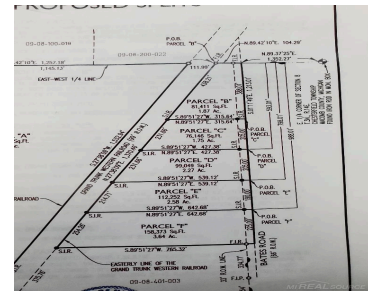

53841 BATES RD, CHESTERFIELDTOWNSHIP_MACOMB,
MICHIGAN, 48051

https://householdrealestate.com

53841 Bates Rd,
ChesterfieldTownship_Macomb,
Michigan, 48051

Parcel C - Lot is cleared and ready to build your dream home with 203ft of frontage and over 427ft. in depth. Lot will need well and septic. Power (DTE) and gas (Semco) is available at the street. Additional lot (1.87 acres) to the North also for sale (see MLS). This lot is South of [...]

- Land
- Active

Basics

Status: Active
MLS ID: 58050205773
Lot Size Acres: 1.75 acres

Category: Land
Date added: Added 1 day ago

Building Details

Call us now
 Address: 41800 Hayes Road, Clinton Twp MI 48038