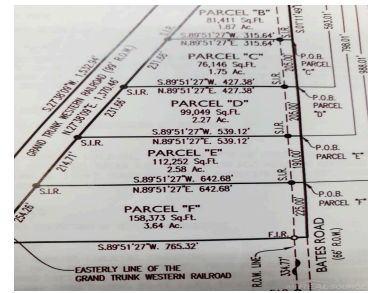

53615 BATES RD, CHESTERFIELDTOWNSHIP\_MACOMB,  
MICHIGAN, 48051

https://householdrealestate.com

53615 Bates RD,  
ChesterfieldTownship\_Macomb,  
Michigan, 48051

Parcel F - Lot is cleared and ready to build your dream home with 255ft of frontage and over 765ft in depth. Lot will need well and septic. Power (DTE) and gas (Semco) is available at the street. Additional lot (2.58 acres) to the North also for sale (see MLS). This lot is South of [...]