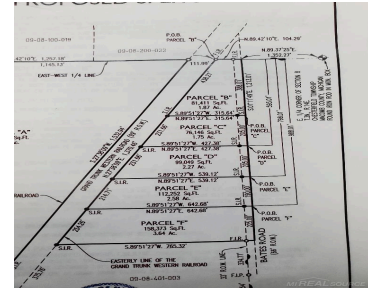

53615 BATES RD, CHESTERFIELDTOWNSHIP\_MACOMB,  
MICHIGAN, 48051

https://householdrealestate.com

53615 Bates RD,  
ChesterfieldTownship\_Macomb,  
Michigan, 48051

Parcel F - Lot is cleared and ready to build your dream home with 255ft of frontage and over 765ft in depth. Lot will need well and septic. Power (DTE) and gas (Semco) is available at the street. Additional lot (2.58 acres) to the North also for sale (see MLS). This lot is South of [...]

## Basics

**Status:** Active  
**MLS ID:** 58050205774  
**Lot Size Acres:** 3.64 acres

**Category:** Land  
**Date added:** Added 1 day ago

## Building Details

**Call us now**  
 Address: 41800 Hayes Road, Clinton Twp MI 48038

**Basement YN:** No

**Sewer:** None, Other

**Garage YN:** No

---