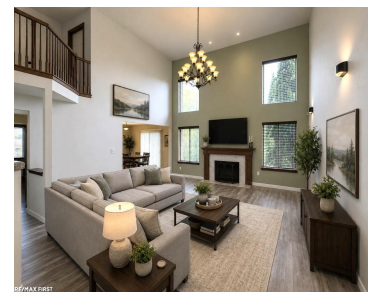

53220 JOANN MARIE DR,
CHESTERFIELDTOWNSHIP_MACOMB, MICHIGAN, 48047

https://householdrealestate.com

53220 Joann Marie DR,
ChesterfieldTownship_Macomb,
Michigan, 48047

$549,000

Welcome to this meticulously maintained home in highly sought after Burgess Estates in Chesterfield Twp! Many upgrades and updates including new roof (2023), updated bathrooms (2025) featuring built-in speakers, new laminate flooring (2026), freshly painted, newer fixtures & S/S appliances, large kitchen featuring breakfast nook with doorwall leading to patio and private yard, great room [...]

- 4 beds
- 4 baths
- SingleFamilyResidence
- Residential
- Active
- 4190 sq ft

Basics

Call us now

Address: 41800 Hayes Road, Clinton Twp MI 48038