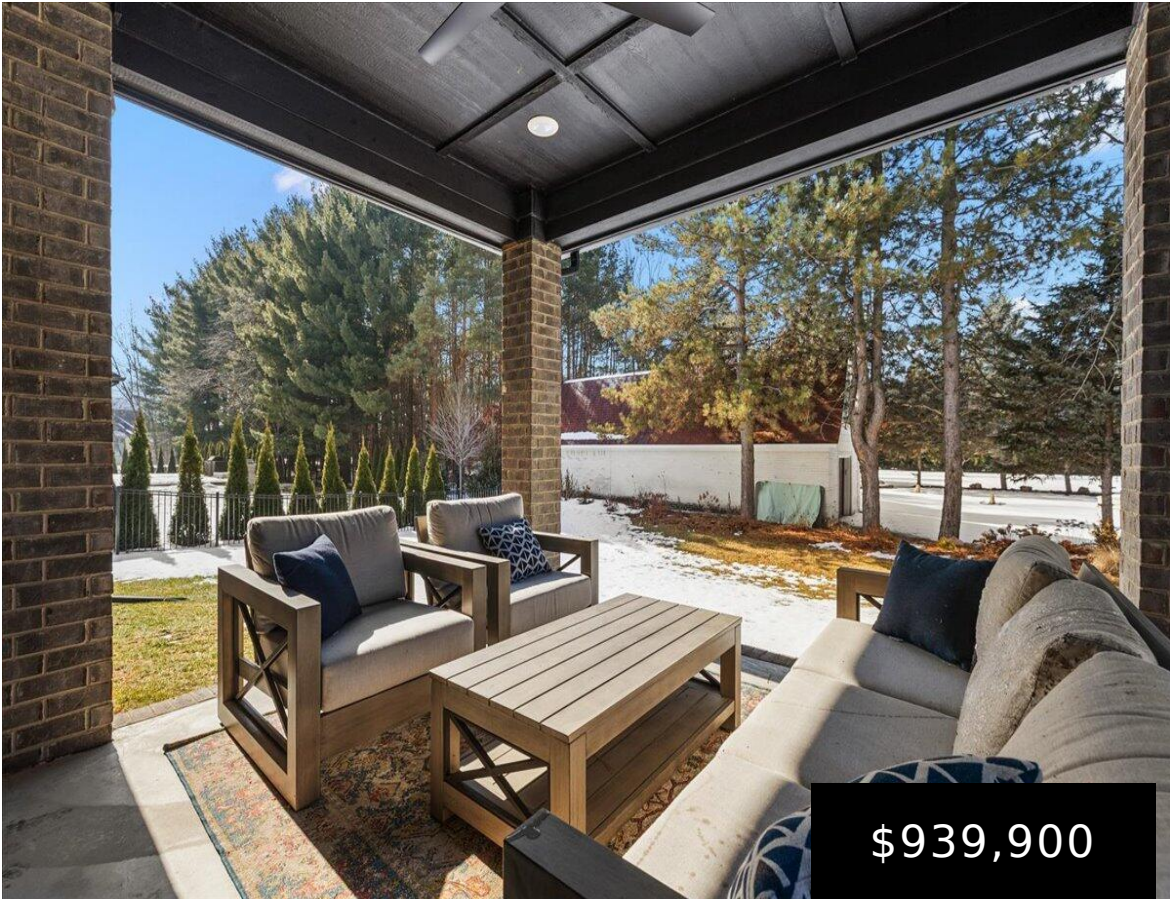

52801 ROYAL PARK AVENUE, SHELBY TWP, MI, 48315

<https://householdrealestate.com>

52801 Royal Park Avenue, Shelby Twp, MI, 48315

\$939,900

Modern luxury blends seamlessly with timeless colonial architecture in this exceptional 4-bedroom, 4.5-bath home, offering over 3,500 sq ft of beautifully appointed living space. A distinctive exterior and premium finishes set the tone throughout. The designer kitchen features sleek cabinetry contrasted by quartz countertops, plus a walk-in pantry, bar area and adjacent pocket office for [...]

- 4 beds
- 5 baths
- Single Family Residence
- Residential
- Active
- 3596 sq ft

Basics

Call us now

Address: 41800 Hayes Road, Clinton Twp MI 48038

Status: Active

Type: Single Family Residence

Area, sq ft: 3596 sq ft