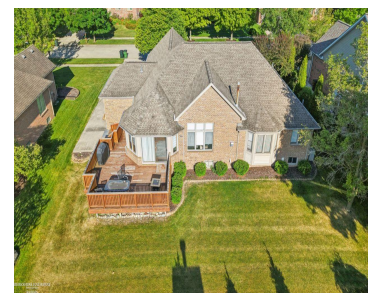

**52688 CLINTON OAK LN,
SHELBYCHARTERTOWNSHIP_MACOMB, MICHIGAN,
48316**

52688 Clinton Oak LN,
ShelbyCharterTownship_Macomb,
Michigan, 48316

<https://householdrealestate.com>

OPEN HOUSE SUNDAY JULY 14th 1:00-4:00! Welcome to one of the best locations in Shelby Twp! This beautiful, maintenance-free brick ranch is perfectly situated in the Cherry Creek Subdivision, just a short walk from Mae Stecker Park, Heritage Gardens, and Cherry Creek Golf Course, giving you easy access to parks, scenic walking trails, and sports [...]

- 3 beds
- 4 baths
- SingleFamilyResidence
- Residential
- Active
- 4232 sq ft

Basics

Call us now

Address: 41800 Hayes Road, Clinton Twp MI 48038

Status: Active

Type: SingleFamilyResidence

Area, sq ft: 4232 sq ft

Rooms

Bedrooms: 3 beds

Bathrooms: 4 baths

Building Details

Construction Materials: Brick

Architectural Style: Ranch

Sewer: PublicSewer

Garage YN: Yes