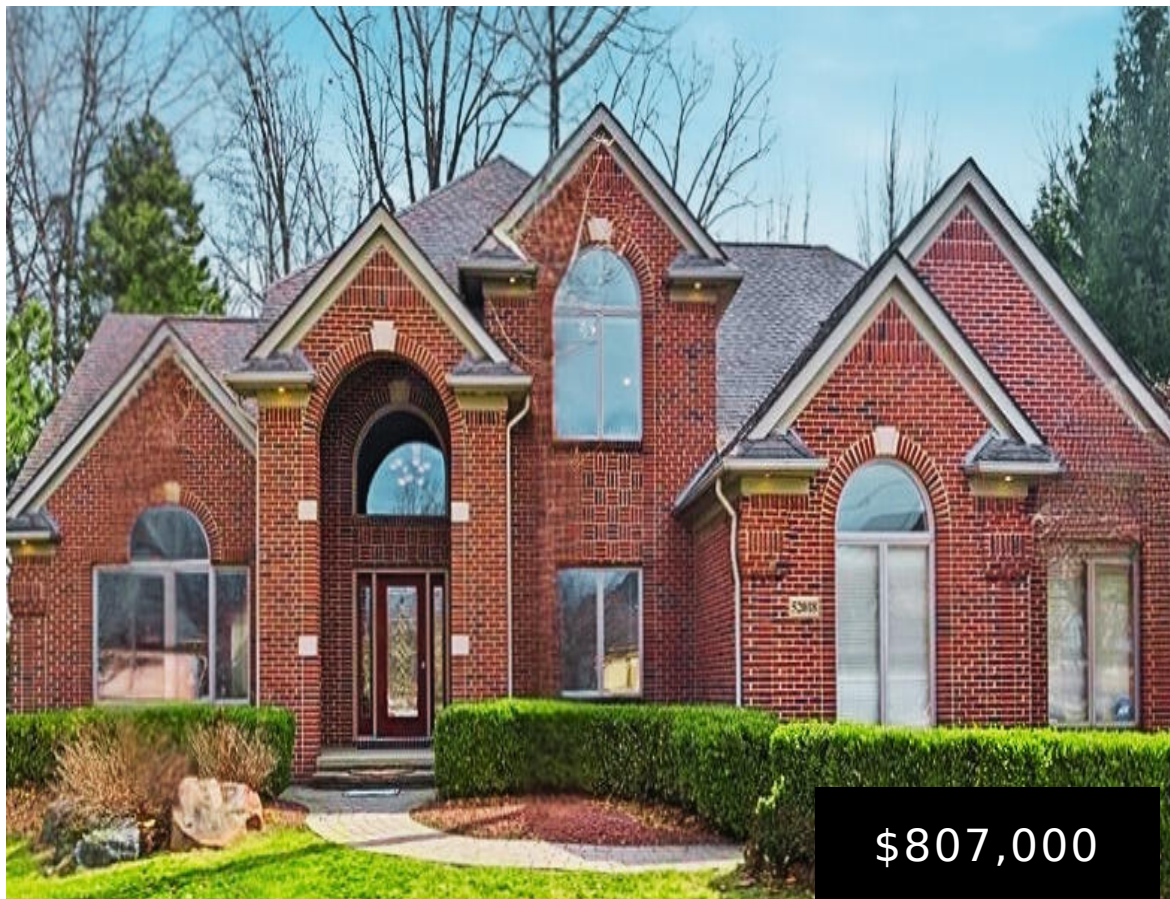

**52018 LOON COURT ,  
SHELBYCHARTERTOWNSHIP\_MACOMB, MICHIGAN,  
48315**

52018 Loon Court ,  
ShelbyCharterTownship\_Macomb,  
Michigan, 48315

<https://householdrealestate.com>

**\$807,000**

Tucked away on a peaceful cul-de-sac, this stunning Shelby Township home offers the perfect blend of space, comfort and lifestyle! From the moment you walk in, you'll love the bright, open layout and inviting living spaces, with stylish upgrades throughout! Situated on an .65 acre lot, this property features a beautiful wooded backyard, that's perfect [...]

- 4 beds
- 3 baths
- SingleFamilyResidence
- Residential
- Active
- 5300 sq ft

## Basics

**Call us now**

Address: 41800 Hayes Road, Clinton Twp MI 48038

**Status:** Active

**Category:** Residential

**Type:** SingleFamilyResidence

**Year built:** 2002

**Area, sq ft:** 5300 sq ft

**MLS ID:** 81026010796

**Date added:** Added 2 days ago

**Subdivision Name:** THE WOODLANDS OF SHELBY

**Bathrooms Full:** 2

**Lot Size Acres:** 0.65 acres

**Cooling:** CentralAir

---