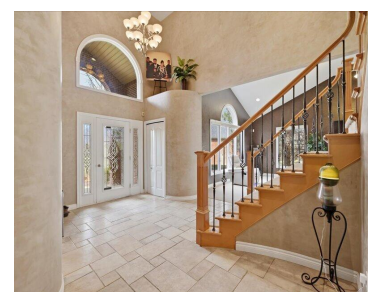

**52018 LOON COURT ,  
SHELBYCHARTERTOWNSHIP\_MACOMB, MICHIGAN,  
48315**

52018 Loon Court ,  
ShelbyCharterTownship\_Macomb,  
Michigan, 48315

<https://householdrealestate.com>

**\$807,000**

Tucked away on a peaceful cul-de-sac, this stunning Shelby Township home offers the perfect blend of space, comfort and lifestyle! From the moment you walk in, you'll love the bright, open layout and inviting living spaces, with stylish upgrades throughout! Situated on an .65 acre lot, this property features a beautiful wooded backyard, that's perfect [...]

## Basics

**Call us now**

Address: 41800 Hayes Road, Clinton Twp MI 48038

**Status:** Active

**Category:** Residential

**Type:** SingleFamilyResidence

**Year built:** 2002

**Area, sq ft:** 5300 sq ft