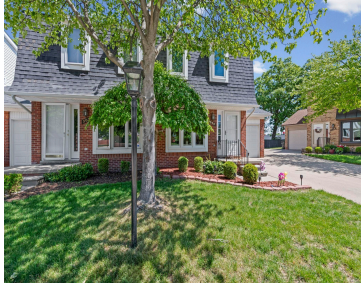

**500 PINEVIEW CT, STCLAIRSHORESCITY_MACOMB,
MICHIGAN, 48081**

<https://householdrealestate.com>

500 Pineview CT,
StClairShoresCity_Macomb,
Michigan, 48081

Investor opportunity! Spacious 2-bedroom, 2-bath colonial-style end-unit condo in the desirable Pineview Court community. Similar units in the complex have leased for \$1,600+ per month, making this an attractive option for investors seeking rental income. Buyer to verify rental restrictions with the HOA. Offering approximately 1,316 square feet of living space, this move-in ready home [...]

- 2 beds
- 2 baths
- Condominium
- Residential
- Active
- 1316 sq ft

Basics

Call us now

Address: 41800 Hayes Road, Clinton Twp MI 48038

Status: Active

Category: Residential

Type: Condominium

Year built: 1987