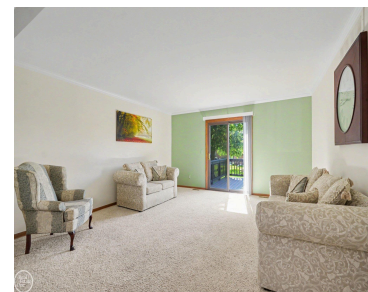

**48470 ROSEWOOD,
CHESTERFIELDTOWNSHIP_MACOMB, MICHIGAN, 48051**

<https://householdrealestate.com>

48470 Rosewood,
ChesterfieldTownship_Macomb,
Michigan, 48051

\$264,900

****OPEN HOUSE ON SUNDAY, JUNE 28TH, BET. 12-3PM**** Highly sought after corner end unit is one of the largest in the complex. Home boasts one of the largest yards available and provides extra space and privacy you won't often find in condo living. The 2 bedrooms are separated and the master has 2 large closets. [...]