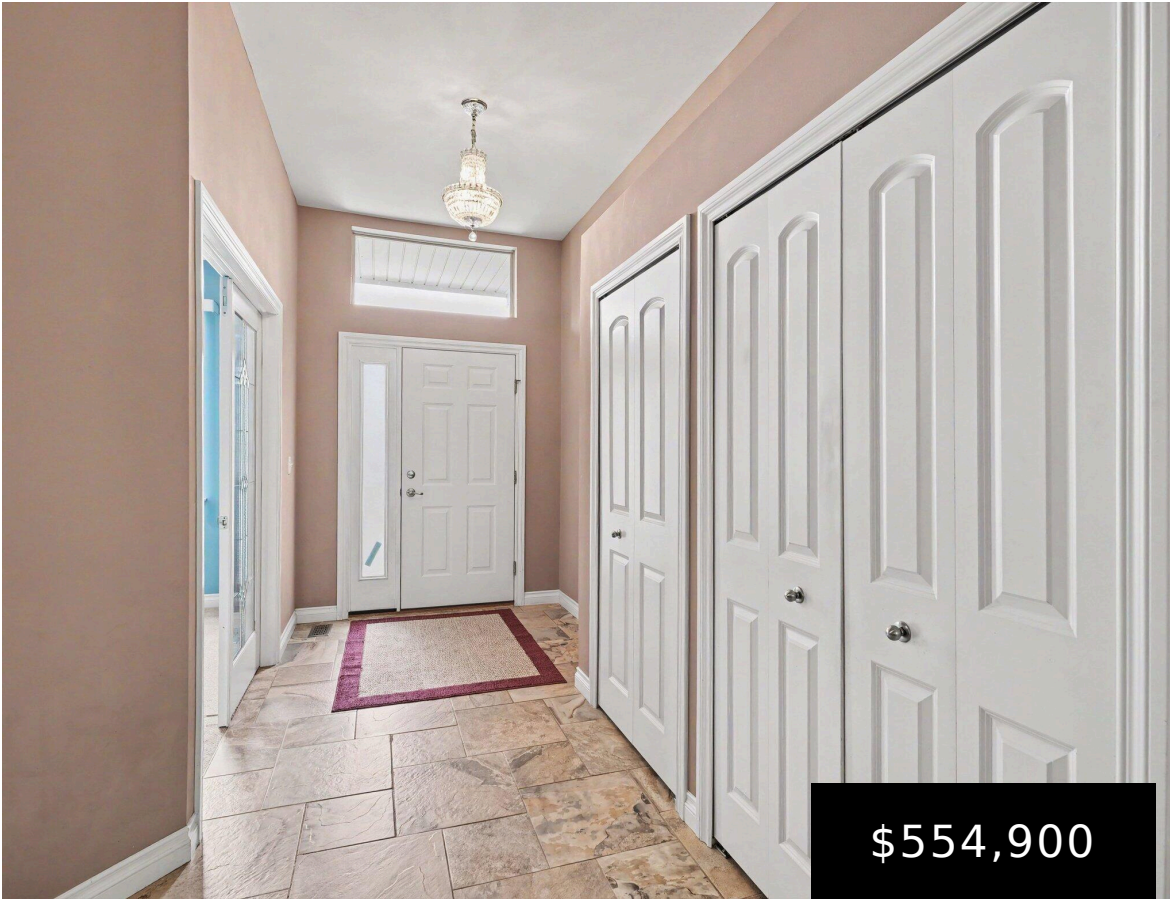

45654 LOOKOUT DRIVE, MACOMB, MI, 48044

<https://householdrealestate.com>

45654 Lookout
Drive, Macomb, MI,
48044

\$554,900

Step into this stunning custom-built ranch that blends style, comfort, and quality craftsmanship. Pride in Ownership. The kitchen features upgraded maple cabinetry, granite countertops with stone sink, a large two-level island, and a large eating area for everyday living and entertaining. The open-concept great room offers a beautiful gas fireplace, soaring 10-foot ceilings, and elegant [...]

- 3 beds
- 4 baths
- Single Family Residence
- Residential
- Active
- 2326 sq ft

Basics

Call us now

Address: 41800 Hayes Road, Clinton Twp MI 48038

Status: Active

Category: Residential

Type: Single Family Residence

Year built: 2012

Area, sq ft: 2326 sq ft

MLS ID: 26016343

Date added: Added 2 months ago

Subdivision Name: The Bluffs of Beautiful Farms

Bathrooms Full: 2

Lot Size Acres: 0.2 acres

County: Macomb

Rooms

Bedrooms: 3 beds

Bathrooms: 4 baths

Building Details

Building Area Total: 2326 sq ft

Construction Materials: Brick

Basement: Full

Architectural Style: Ranch