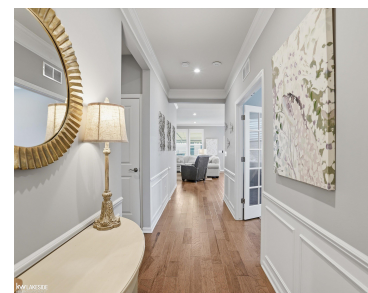

**40617 TULIP TRCE,
CLINTONCHARTERTOWNSHIP_MACOMB, MICHIGAN,
48036**

40617 TULIP TRCE,
ClintonCharterTownship_Macomb,
Michigan, 48036

<https://householdrealestate.com>

\$429,900

Must see! Beautifully upgraded 2-bed, 2.5-bath condo in desirable Clinton Township! Open-concept layout with engineered flooring, crown molding, fireplace, dedicated home office, and a stylish kitchen featuring 42" cabinets, quartz countertops, and upgraded appliances. Spacious primary suite with ensuite bath, walk-in closets in both bedrooms, and a finished basement offering flexible living space. Enjoy a [...]