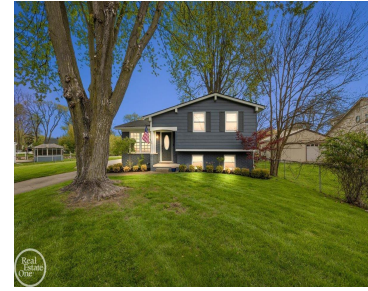

**39684 SHORELINE,
HARRISONCHARTERTOWNSHIP_MACOMB, MICHIGAN,
48045**

39684 Shoreline,
HarrisonCharterTownship_Macomb,
Michigan, 48045

<https://householdrealestate.com>

Very well maintained split-level quad on a quiet cove just seconds from the Clinton River with direct access to Lake St. Clair. Features 105 ft of frontage with steel seawall and private dock. Updated kitchen with white cabinets, granite countertops, and stainless steel appliances opens to dining area with backyard access. Spacious layout includes multiple [...]

- 3 beds
- 2 baths
- SingleFamilyResidence
- Residential
- Active
- 1412 sq ft

Basics

Call us now

Address: 41800 Hayes Road, Clinton Twp MI 48038

Status: Active

Category: Residential

Type: SingleFamilyResidence