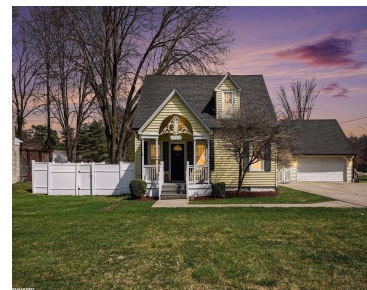

**37810 LANSE CREUSE ST,  
HARRISONCHARTERTOWNSHIP\_MACOMB, MICHIGAN,  
48045**

37810 Lanse Creuse ST,  
HarrisonCharterTownship\_Macomb,  
Michigan, 48045

<https://householdrealestate.com>

**\$274,900**

LOCATION! Situated in BOAT TOWN USA! Close to Metro Park/Beach, easy access to Metro Bike Trail, close to shopping, dining, marinas w/easy access to I-94 & Metropolitan Parkway for easy commuting. Charming & spacious Cape Cod offering 4 bedrooms & 2 full baths. Main floor features a convenient bedroom, full bath, along w/ a bright [...]

## Basics

**Call us now**

Address: 41800 Hayes Road, Clinton Twp MI 48038

**Status:** Active  
**Type:** SingleFamilyResidence  
**Area, sq ft:** 1740 sq ft  
**Date added:** Added 3 weeks ago  
**Bathrooms Full:** 2  
**Cooling:** CeilingFans, WindowUnits