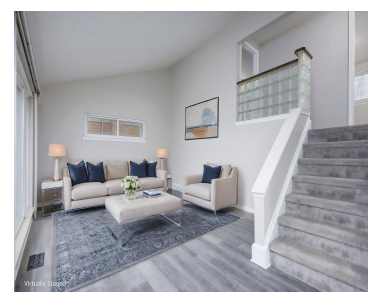

**36024 WEIDEMAN ST ST,  
CLINTONCHARTERTOWNSHIP\_MACOMB, MICHIGAN,  
48035**

36024 Weideman St ST,  
ClintonCharterTownship\_Macomb,  
Michigan, 48035

<https://householdrealestate.com>

**\$265,000**

Fully renovated and move-in ready, this beautiful 3-bedroom, 2-bath split-level home in Clinton Township offers the perfect blend of modern updates and functional design. Step inside to discover a bright and inviting interior featuring fresh finishes throughout, including updated flooring, stylish fixtures, and a thoughtfully redesigned layout. The spacious living area flows seamlessly into a [...]