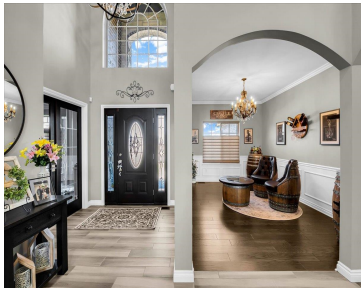

**35786 KILKENNY DR, NEWBALTIMORECITY_MACOMB,
MICHIGAN, 48047**

<https://householdrealestate.com>

**35786 Kilkenny DR,
NewBaltimoreCity_Macomb,
Michigan, 48047**