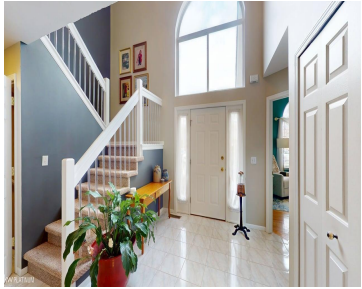

**35392 ST CLAIR DR, NEWBALTIMORECITY_MACOMB,
MICHIGAN, 48047**

<https://householdrealestate.com>

35392 St Clair DR,
NewBaltimoreCity_Macomb,
Michigan, 48047

Well-maintained, one-owner home built in 1997 featuring 4 bedrooms, 3 full baths, 1 half bath, and a finished basement in a prime New Baltimore location. Walking distance to parks, downtown restaurants, shops, and the waterfront. Located 0.3 miles from Festival Park, 1.3 miles to Walter & Mary Burke Park beach, and 1.1 miles to downtown. [...]

- 4 beds
- 4 baths
- SingleFamilyResidence
- Residential
- Active
- 3996 sq ft

Basics

Call us now

Address: 41800 Hayes Road, Clinton Twp MI 48038

Status: Active

Category: Residential

Type: SingleFamilyResidence