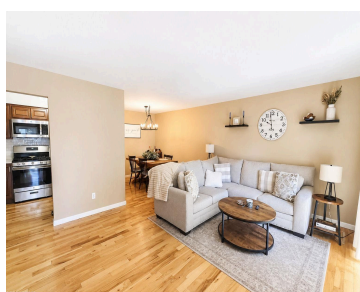

**35340 BRISTLECONE DR,  
CLINTONCHARTERTOWNSHIP\_MACOMB, MICHIGAN,  
48035**

35340 Bristlecone DR,  
ClintonCharterTownship\_Macomb,  
Michigan, 48035

<https://householdrealestate.com>

Move-in ready! This stunning condo boasts gorgeous Hickory hardwood floors, neutral paint, and new white interior doors throughout. The fully modernized kitchen shines with brand-new quartz countertops, a stylish tile backsplash, a new sink, faucet, plumbing, and brand-new stainless steel appliances. High-quality Hanson's windows flood the space with natural light, complemented by modern upgrades like an electronic [...]