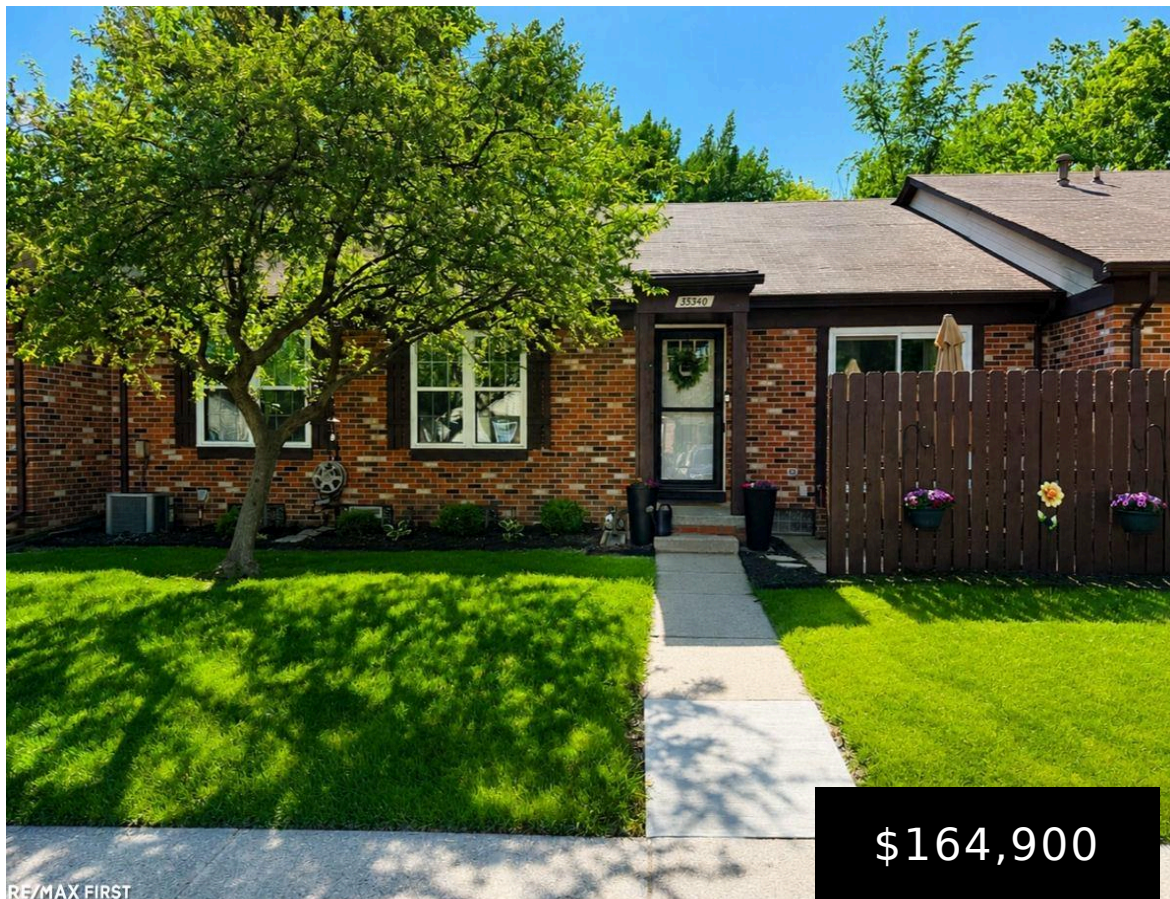

**35340 BRISTLECONE DR,  
CLINTONCHARTERTOWNSHIP\_MACOMB, MICHIGAN,  
48035**

35340 Bristlecone DR,  
ClintonCharterTownship\_Macomb,  
Michigan, 48035

<https://householdrealestate.com>

Move-in ready! This stunning condo boasts gorgeous Hickory hardwood floors, neutral paint, and new white interior doors throughout. The fully modernized kitchen shines with brand-new quartz countertops, a stylish tile backsplash, a new sink, faucet, plumbing, and brand-new stainless steel appliances. High-quality Hanson's windows flood the space with natural light, complemented by modern upgrades like an electronic [...]

## Basics

**Call us now**

Address: 41800 Hayes Road, Clinton Twp MI 48038

**Status:** Active

**Type:** Condominium

**Area, sq ft:** 1000 sq ft

**Date added:** Added 1 day ago

**Bathrooms Full:** 1