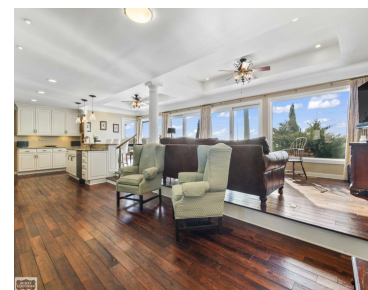

**32680 S RIVER RD,
HARRISONCHARTERTOWNSHIP_MACOMB, MICHIGAN,
48045**

32680 S River RD,
HarrisonCharterTownship_Macomb,
Michigan, 48045

<https://householdrealestate.com>

\$669,000

Great price for this charming 3-bedroom, 3-bath lakefront ranch that offers the perfect blend of comfort, style, and year-round natural beauty. Daylight pours through the Anderson windows, showcasing gorgeous views of the lake. The spacious living area features a cozy gas fireplace and flows into the Living room, updated kitchen, complete with abundant cabinet space, [...]