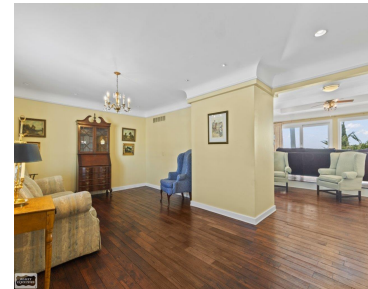

**32680 S RIVER RD,
HARRISONCHARTERTOWNSHIP_MACOMB, MICHIGAN,
48045**

32680 S River RD,
HarrisonCharterTownship_Macomb,
Michigan, 48045

<https://householdrealestate.com>

\$669,000

Great price for this charming 3-bedroom, 3-bath lakefront ranch that offers the perfect blend of comfort, style, and year-round natural beauty. Daylight pours through the Anderson windows, showcasing gorgeous views of the lake. The spacious living area features a cozy gas fireplace and flows into the Living room, updated kitchen, complete with abundant cabinet space, [...]