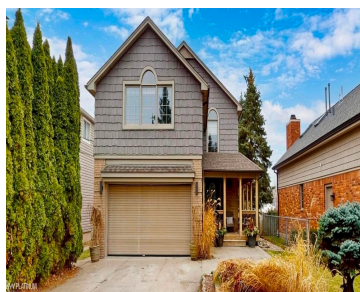

**29420 GRANDVIEW ST,
HARRISONCHARTERTOWNSHIP_MACOMB, MICHIGAN,
48045**

29420 Grandview ST,
HarrisonCharterTownship_Macomb,
Michigan, 48045

<https://householdrealestate.com>

\$899,000

OPEN HOUSE SATURDAY 4/11 1-3:00 Stunning Clinton River waterfront home offering 3 boat slips and a 10 ton hoist! Beautiful river views with a nice short ride to the lake! This gorgeous updated home offers fresh paint throughout and newer oak flooring on the main level. The updated kitchen features granite countertops, newer stainless steel [...]

- 4 beds
- 4 baths
- SingleFamilyResidence
- Residential
- Active
- 3740 sq ft

Basics

Call us now

Address: 41800 Hayes Road, Clinton Twp MI 48038

Status: Active

Category: Residential

Type: SingleFamilyResidence