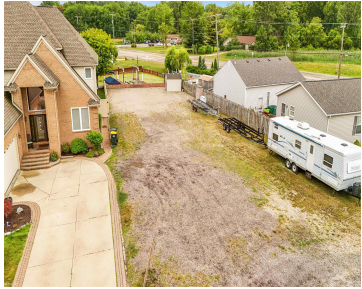

**29050 FARWELL ST, NEWBALTIMORECITY_MACOMB,
MICHIGAN, 48047**

<https://householdrealestate.com>

29050 Farwell ST,
NewBaltimoreCity_Macomb,
Michigan, 48047

\$225,000

MORE PICTURES TO COME. Waterfront opportunity in New Baltimore, rare chance to own a quarter-acre vacant lot on the canal, one of the few remaining in the area. This ready to build property is perfect for your future dream home and comes equipped with a brand-new 12'x50' deck, two 3'x30' docks, and a Hi-Tide 6,000 [...]

Call us now

Address: 41800 Hayes Road, Clinton Twp MI 48038

Building Details

Basement YN: No

Sewer: PublicSewer

Garage YN: No

Amenities & Features

Waterfront YN: Yes