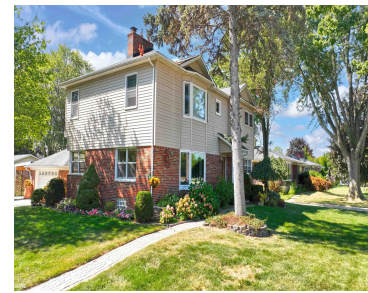

**28900 S RIVER,  
HARRISONCHARTERTOWNSHIP\_MACOMB, MICHIGAN,  
48045**

28900 S River,  
HarrisonCharterTownship\_Macomb,  
Michigan, 48045

<https://householdrealestate.com>

Nearly 3,000 sq ft with stunning river views and premium boating access! This 5-bedroom home plus office (has closet, potential 6th bedroom) offers 4 full baths and a half bath in the garage, with no HOA. Located on the widest stretch of the Clinton River, it features three private boat wells, including a 10,000 lb [...]

## Basics

**Call us now**

Address: 41800 Hayes Road, Clinton Twp MI 48038

**Status:** Active  
**Type:** SingleFamilyResidence  
**Area, sq ft:** 4365 sq ft  
**Date added:** Added 2 days ago  
**Bathrooms Full:** 3  
**Cooling:** CeilingFans, CentralAir