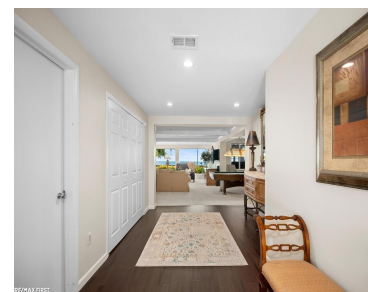

**27927 PONCHARTRAIN ST,
HARRISONCHARTERTOWNSHIP_MACOMB, MICHIGAN,
48045**

27927 Ponchartrain ST,
HarrisonCharterTownship_Macomb,
Michigan, 48045

<https://householdrealestate.com>