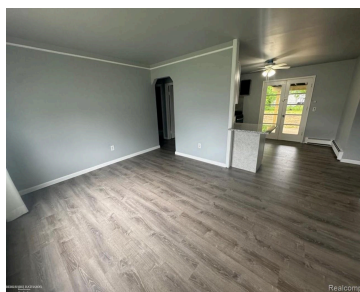

26285 NORMANDY ST, ROSEVILLECITY_MACOMB,
MICHIGAN, 48066

https://householdrealestate.com

26285 Normandy ST,
RosevilleCity_Macomb,
Michigan, 48066

\$160,000

Updated ranch-style home featuring an open concept living space. The floor plan includes 3 bedrooms and 1 bathroom. Exterior construction consists of vinyl siding and a recently updated roof. Interior improvements include a renovated, modern kitchen with granite countertops, newer flooring, ceiling fans, window treatments, utility room, modern light fixtures throughout. A newer covered deck [...]

- 3 beds
- 1 bath
- SingleFamilyResidence
- Residential
- Active
- 960 sq ft

Basics

Call us now

Address: 41800 Hayes Road, Clinton Twp MI 48038

Status: Active

Category: Residential

Type: SingleFamilyResidence