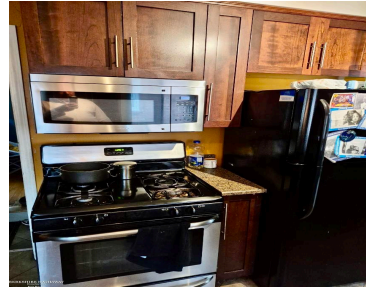

25064 RONALD, ROSEVILLECITY_MACOMB, MICHIGAN, 48066

<https://householdrealestate.com>

25064 Ronald,
RosevilleCity_Macomb,
Michigan, 48066

\$200,000

Ranch in an ideal location with newer roof, windows, furnace, water heater, electrical panel and kitchen! Very large garage. Good fenced yard. title insurance with a warranty deed.