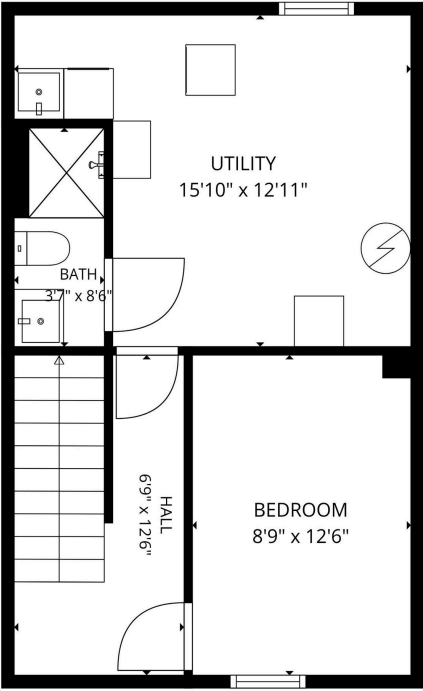

**23056 GARY, STCLAIRSHORESCITY_MACOMB,
MICHIGAN, 48080**

<https://householdrealestate.com>

**23056 Gary,
StClairShoresCity_Macomb,
Michigan, 48080**