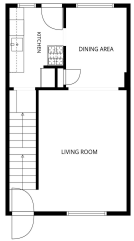

**23056 GARY, STCLAIRSHORESCITY_MACOMB,
MICHIGAN, 48080**

<https://householdrealestate.com>

**23056 Gary,
StClairShoresCity_Macomb,
Michigan, 48080**