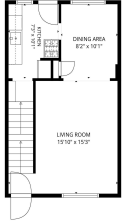

**23056 GARY, STCLAIRSHORESCITY_MACOMB,
MICHIGAN, 48080**

<https://householdrealestate.com>

**23056 Gary,
StClairShoresCity_Macomb,
Michigan, 48080**