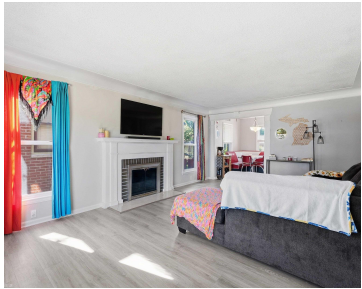

22820 RIDGEWAY ST, STCLAIRSHORESCITY\_MACOMB,  
MICHIGAN, 48080

<https://householdrealestate.com>

22820 Ridgeway ST,  
StClairShoresCity\_Macomb,  
Michigan, 48080

\$260,000

**\*\*OPEN HOUSE 6/28 FROM 11AM-1PM.\*\*** This inviting 3 bedroom, 2 bath home in St. Clair Shores offers a thoughtfully designed layout that blends comfort, convenience, and everyday functionality. From the moment you enter, the home presents a warm and practical flow, ideal for a variety of living arrangements and lifestyles. The main level features a [...]