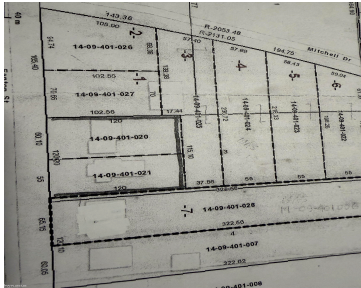

19861 FENTON, ROSEVILLECITY_MACOMB, MICHIGAN, 48066

https://householdrealestate.com

19861 Fenton,
RosevilleCity_Macomb,
Michigan, 48066

\$300,000

Rare opportunity to acquire 6 vacant residential lots in Roseville offered as a package deal! Located on the corner of Fenton and Mitchell, these cleared parcels are ready for development and ideal for builders, investors, or developers seeking their next project. Lots are not available for individual purchase-sold together only. Survey available. Parcel IDs and [...]

- Land
- Active

Basics

Status: Active

Category: Land

MLS ID: 58050205714

Date added: Added 6 hours ago

Lot Size Acres: 2 acres

Call us now