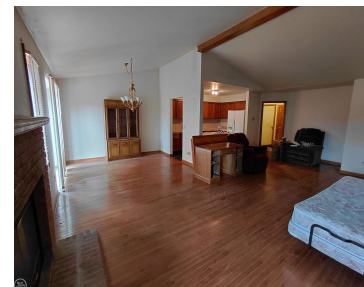

**16705 KYLA DR,
CLINTONCHARTERTOWNSHIP_MACOMB, MICHIGAN,
48038**

16705 Kyla DR,
ClintonCharterTownship_Macomb,
Michigan, 48038

<https://householdrealestate.com>

\$230,000

Looking for a great condo? This condo offers 2 bedrooms, 2 baths, 2 car attached garage. Unit needs TLC like painting and H.W floors to be refinished. It's a very large spacious unit with a lot of storage and a partly finished basement. This condo is priced for the person that wants a great deal [...]

- 2 beds
- 3 baths
- Condominium
- Residential
- Active
- 2508 sq ft

Basics

Call us now

Address: 41800 Hayes Road, Clinton Twp MI 48038

Status: Active

Type: Condominium

Area, sq ft: 2508 sq ft

Date added: Added 5 hours ago