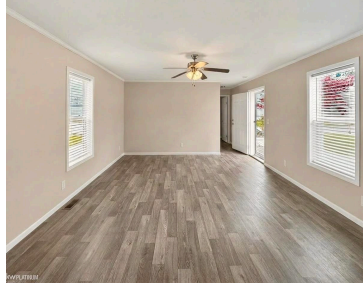

**15995 VILLIARE,
CLINTONCHARTERTOWNSHIP_MACOMB, MICHIGAN,
48038**

15995 Villiare,
ClintonCharterTownship_Macomb,
Michigan, 48038

<https://householdrealestate.com>

Discover this beautifully maintained 2020 manufactured home in the vibrant community of Rivers Edge, where modern living meets comfort. Step into an open layout with lots of windows to provide natural light. The kitchen that features essential appliances, including a refrigerator, stove, and dishwasher, and microwave. The primary bedroom offers an ensuite bathroom with a [...]

Call us now

Address: 41800 Hayes Road, Clinton Twp MI 48038

Rooms

Bedrooms: 2 beds

Bathrooms: 2 baths

Building Details

Architectural Style: ManufacturedwoLand

Sewer: PublicSewer