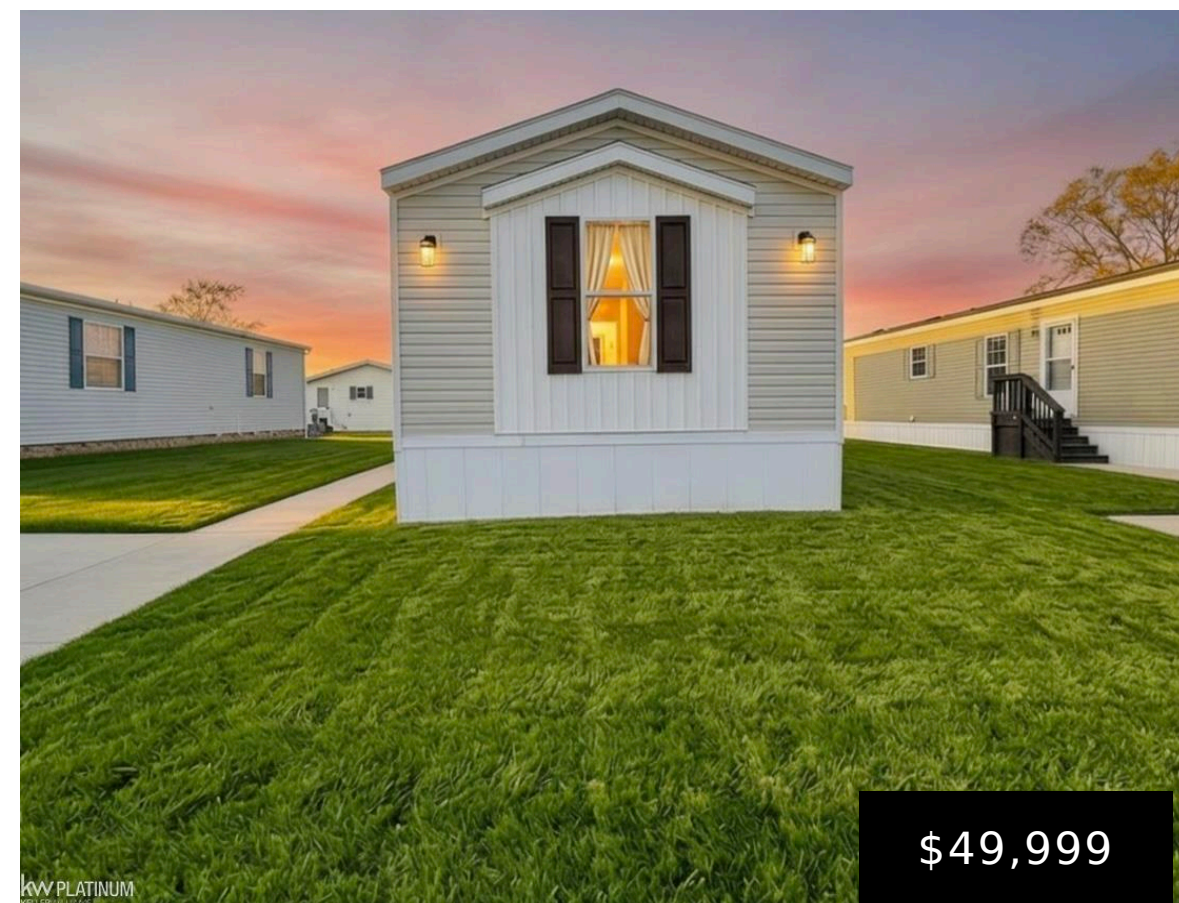

**15369 CARTIER DR,
CLINTONCHARTERTOWNSHIP_MACOMB, MICHIGAN,
48038**

15369 Cartier DR,
ClintonCharterTownship_Macomb,
Michigan, 48038

<https://householdrealestate.com>

Discover this beautifully maintained 2022 manufactured home in the vibrant community of Rivers Edge, where modern living meets comfort. Step into a spacious kitchen that features essential appliances, including a refrigerator, stove, and dishwasher, complemented by stylish new countertops and a convenient barstool seating area. The home boasts thoughtful updates throughout, including fresh paint, new [...]

Subdivision Name: RIVERS EDGE

Cooling: CeilingFans, CentralAir

Call us now

Address: 41800 Hayes Road, Clinton Twp MI 48038

Rooms

Bedrooms: 2 beds

Bathrooms: 2 baths

Building Details