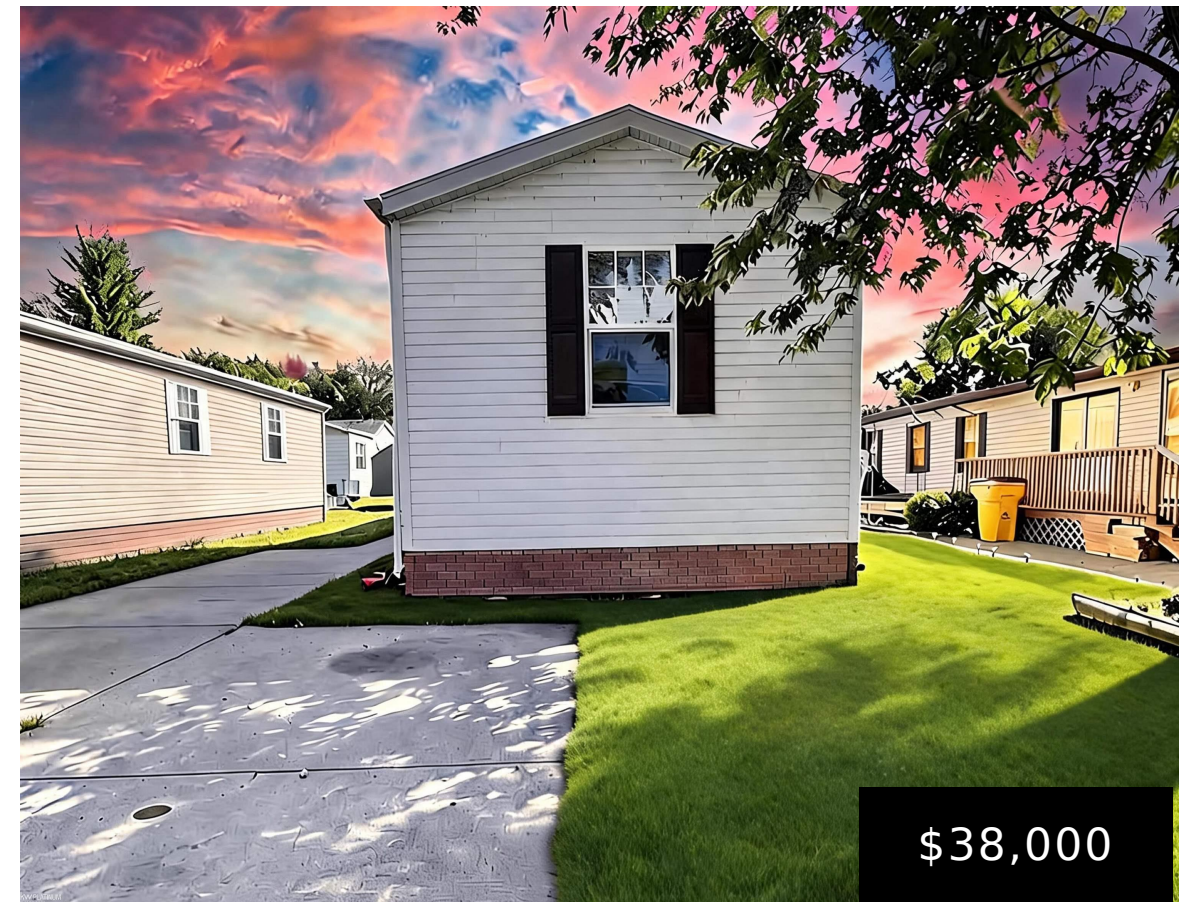

**15346 ENCHANTE DR,
CLINTONCHARTERTOWNSHIP_MACOMB, MICHIGAN,
48038**

15346 Enchante DR,
ClintonCharterTownship_Macomb,
Michigan, 48038

<https://householdrealestate.com>

\$38,000

Discover your dream home in Rivers Edge with this charming three-bedroom, two-bathroom manufactured home. As you approach, you'll appreciate the spacious driveway and a welcoming walk leading to the entrance. Step outside to find a prepped area ready for your personal touch-a perfect space for a patio. A generously sized shed offers ample storage. Inside, [...]

- 3 beds
- 2 baths
- Residential
- Active

Basics

Status: Active

Year built: 2017

Date added: Added 2 hours ago

Bathrooms Full: 2

Category: Residential

MLS ID: 58050212973

Subdivision Name: RIVERS EDGE

Cooling: CentralAir

Call us now

Address: 41800 Hayes Road, Clinton Twp MI 48038

Rooms

Bedrooms: 3 beds

Bathrooms: 2 baths

Building Details