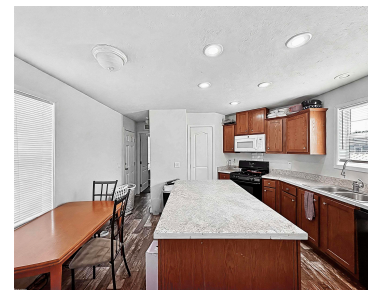

**15346 ENCHANTE DR,
CLINTONCHARTERTOWNSHIP_MACOMB, MICHIGAN,
48038**

15346 Enchante DR,
ClintonCharterTownship_Macomb,
Michigan, 48038

<https://householdrealestate.com>

\$38,000

Discover your dream home in Rivers Edge with this charming three-bedroom, two-bathroom manufactured home. As you approach, you'll appreciate the spacious driveway and a welcoming walk leading to the entrance. Step outside to find a prepped area ready for your personal touch-a perfect space for a patio. A generously sized shed offers ample storage. Inside, [...]