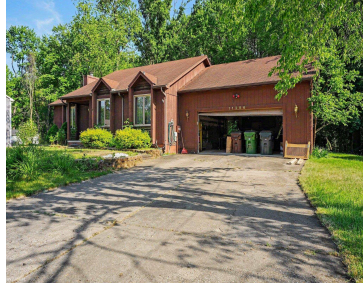

**11386 RHODE DR,
SHELBYCHARTERTOWNSHIP_MACOMB, MICHIGAN,
48317**

<https://householdrealestate.com>

11386 Rhode DR,
ShelbyCharterTownship_Macomb,
Michigan, 48317

Unlock the possibilities in this handyman/handywomen special that's full of potential! Whether you're a dreamer, DIY enthusiast, investor, or buyer looking to create a home uniquely your own, this property offers the perfect canvas for your vision. With a little TLC, some updates, and a touch of creativity, you can refresh, renovate, or completely reimagine [...]

- 2 beds
- 2 baths
- SingleFamilyResidence
- Residential
- Active
- 1338 sq ft

Basics

Call us now

Address: 41800 Hayes Road, Clinton Twp MI 48038

Status: Active

Type: SingleFamilyResidence

Area, sq ft: 1338 sq ft