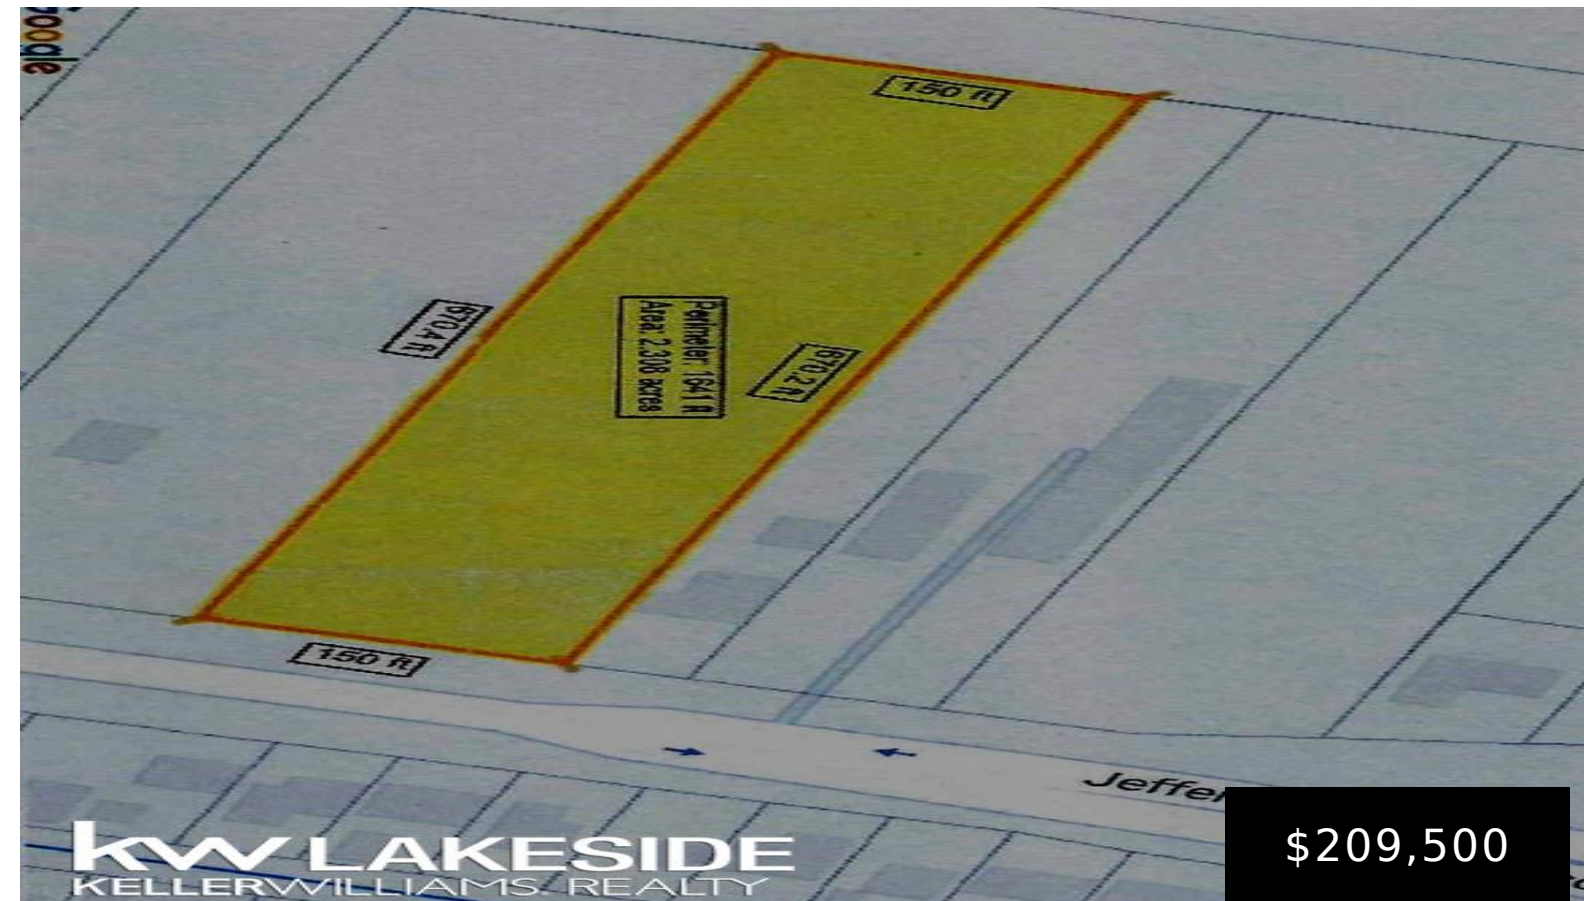

00 JEFFERSON AVE,
CHESTERFIELDTOWNSHIP_MACOMB, MICHIGAN, 48047

00 Jefferson AVE,
ChesterfieldTownship_Macomb,
Michigan, 48047

<https://householdrealestate.com>

\$209,500

2.31 Acres of Residential & Multi-Family Zoning (RM-3) with 150' of Frontage x 670' of Depth. Zoned RM-3 providing you a Great Opportunity for Development or an Investment Opportunity. City Water, City Sewer and Natural Gas are all there at the street. Close distance to I-94 and all of the New Development of Shopping and [...]

- Land
- Active

Basics

Status: Active

MLS ID: 58050150234

Subdivision Name: SUPERVISORS PLAT NO 21

Category: Land

Date added: Added 4 weeks ago

Lot Size Acres: 2.31 acres

Call us now

Address: 41800 Hayes Road, Clinton Twp MI 48038

Building Details

Basement YN: No

Sewer: PublicSewer

Garage YN: No

Amenities & Features

Waterfront YN: No